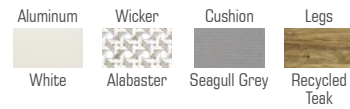

DAISY MAE Dining Chair (Alu Legs)

DAI11.F03.W27.C94

(seat cushion included)

W	25.5"	|	65 cm
D	22.5"	|	57 cm
H	30.5"	|	77 cm
SH	17.5"	|	45 cm