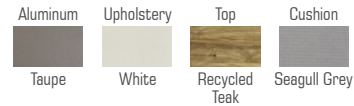

58"
148 cm

BABBO Configuration 1
BABCO-1.F07.U33.T31.C60