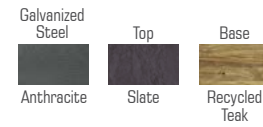

DAISY Side Table

L 20" | 51 cm
W 20" | 51 cm
H 23" | 58.5 cm

DAI77.F03.F31.T38.T56

DAISY Rectangular Coffee Table

L 50" | 127 cm
W 30" | 76 cm
H 18" | 45 cm

DAI76.F03.F31.T38.T56

DAI45.F09.F31.T37

DAI45.F07.F31.T39